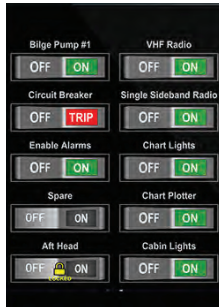

N2KView® Mobile for Apple iPod, iPhone, iPad

Parameter	Value	Comment
Hardware	iPod Touch, 3rd or 4th Generation	
	iPod Touch 32 or 64GB, 2nd Gen.	N2KView Mobile version 3.2 is still available for 2nd generation iPods
	iPhone 3G-S, iPhone 4 or later	
	iPad, iPad 2, or later	
Operating System	iOS 4.0 or later	
	iOS 3.0 or later	N2KView Mobile version 3.2 is still available for devices running iOS 3.x
Image Size	16.4 Mbytes	
Screen orientations	Portrait and landscape	
Connection to N2KServer	Encrypted using SSL encryption	

N2KView® Mobile for Android

Parameter	Value	Comment
Hardware	Any Hardware running Android OS	
Operating System	Android Version 2.2 (Froyo) or later	
Image Size	17.4 Mbytes	
Screen Orientations	Portrait and landscape	
Connection to N2KServer	Encrypted using SSL encryption